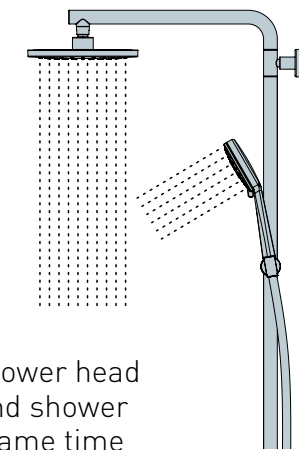

1

Shower head only

2

Hand shower only

3

Both shower head and hand shower at the same time

ZUCCHETTI.

PAN KITCHEN MIXER
ZP6285.N1