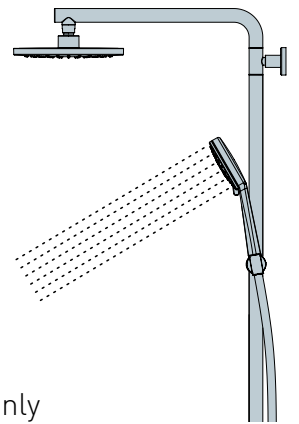

2

Hand shower only