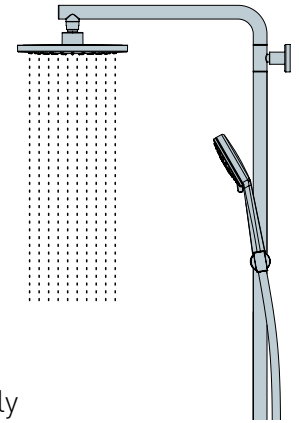

3 Showering Experiences

Treat yourself to the complete showering experience. With the unique Multi Function Diverter Handle you can choose from 3 showering experiences.

1

Shower head only